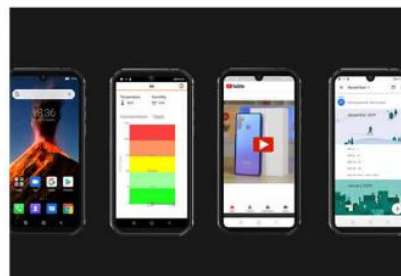

Heart Rate Monitor & Barometer
Hygrometer & UV Meter

Global LTE Bands & Dual 4G VoLTE
Support 38 Global Bands

Android 9 Pie
NFC & Google Pay

Tri-Proof, the Most Indestructible Smartphone Ever!

The BV9900 is the ultra-rugged, ultra-reliable smartphone built for intensive outdoor use and most hazardous environments. It's exceptionally resistant to damage from dropping, water immersion and flushing, shock and impact.