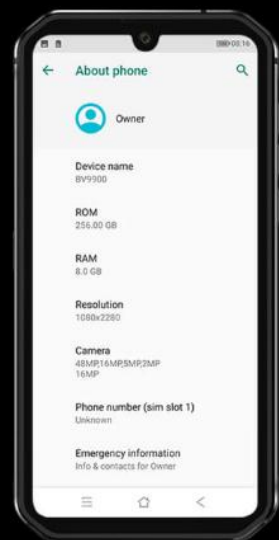

5.84 inches

2280 x 1080 Resolution

19:9 Ratio

Corning® Gorilla® Glass 5

Damage Resistance 🍷

Optical Clarity 🍷

Touch Sensitivity 🍷

4380mAh Big Battery

Blackview BV9900 comes with a side fingerprint sensor for quick unlock and a side assistant key that can be customized for 7 alternative function shortcuts or quickly opening the dedicated APP.

Quickly Start the Functions

Start Soundrecording

Open Flashlight

Screenshot

Open Water Camera

Open PTT

Open SOS

Open Game Mode

NFC & Side Buttons

Blackview

Parameters

Design

Product	BV9900
OS	Android 9
Color	Black, Silver
Weight	264g
Dimensions	156.5*78.3*14.2 mm

Screen

LCD panel	CTC
IC	ILI7807D
Panel Type	IPS
Display Resolution	FHD+ IPS
Screen Size	5.84 Inch
Screen Resolution	1080*2280
Screen to Body Ratio(%)	83%
Viewing angle (H/V)	Full angle
PPI/DPI	432
Glass	Corning® Gorilla® Glass 5