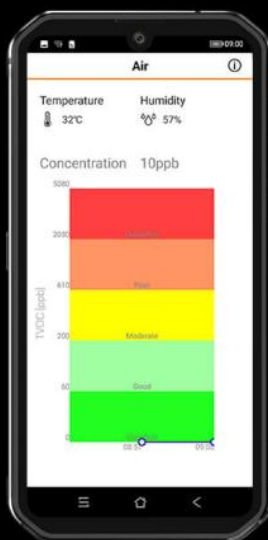

5.84 inches

2280 x 1080 Resolution

19:9 Ratio

Corning® Gorilla® Glass 5

Damage Resistance 🍷

Optical Clarity 🍷

Touch Sensitivity 🍷

4380mAh Big Battery

Start Soundrecording

Open Flashlight

Screenshot

Open Water Camera

Open PTT

Open SOS

Open Game Mode

NFC & Side Buttons

The BV9900's multi-function NFC allows you to conveniently use Google pay, buy public transport tickets and share files with other smartphones.

Android 9 Pie No Ads & Bloatware

The BV9900 runs the smoothest and fastest Android 9 pie, no ads and bloatware! Powered by artificial intelligence, it gives you more features than ever.

Blackview

Parameters

Design

Product	BV9900
OS	Android 9
Color	Black, Silver
Weight	264g
Dimensions	156.5*78.3*14.2 mm

Screen

LCD panel	CTC
IC	ILI7807D
Panel Type	IPS
Display Resolution	FHD+ IPS
Screen Size	5.84 Inch
Screen Resolution	1080*2280
Screen to Body Ratio(%)	83%
Viewing angle (H/V)	Full angle
PPI/DPI	432
Glass	Corning® Gorilla® Glass 5