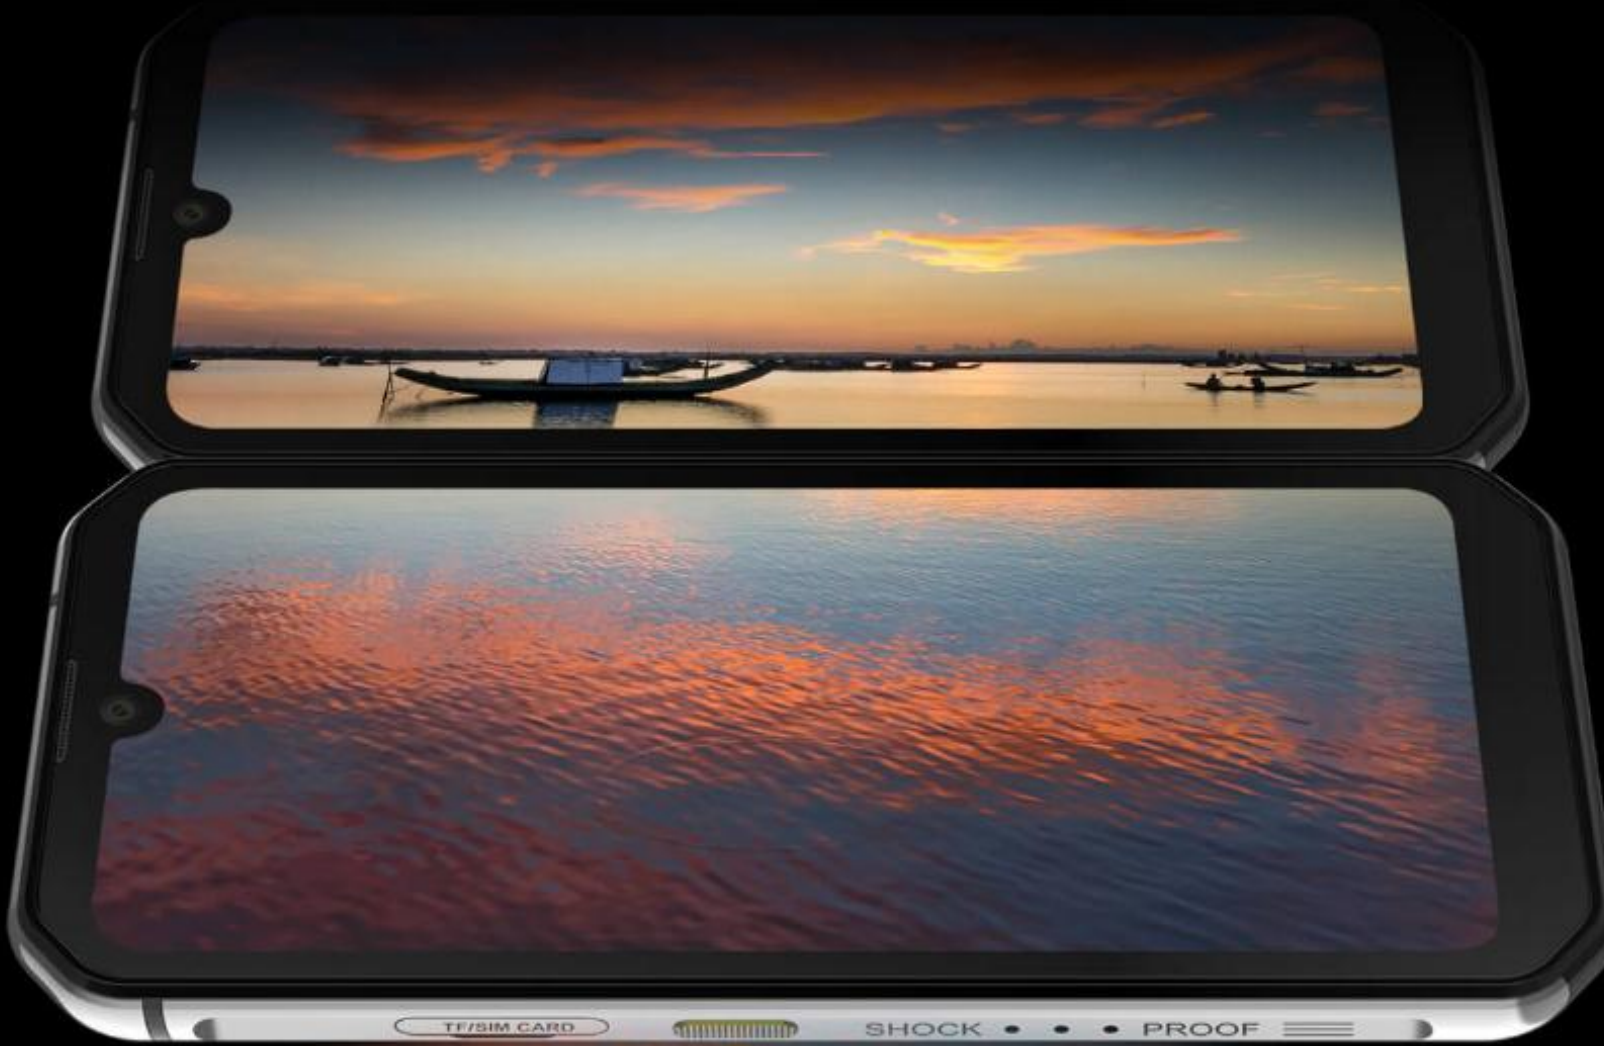

FaceCute

Portrait

Face Unlock

Tough and Immersive FHD+ Waterdrop Screen

Impress yourself with the artistic yet tough FHD+ waterdrop display. When you unlock the screen, you instantly enjoy the superior clarity and vivid colors. Protected by Corning® Gorilla® Glass 5, it resists daily drops and scratches.

5.84 inches

2280 x 1080 Resolution

19:9 Ratio

Corning® Gorilla® Glass 5

Damage Resistance 🍷

Optical Clarity 🍷

Touch Sensitivity 🍷

4380mAh Big Battery